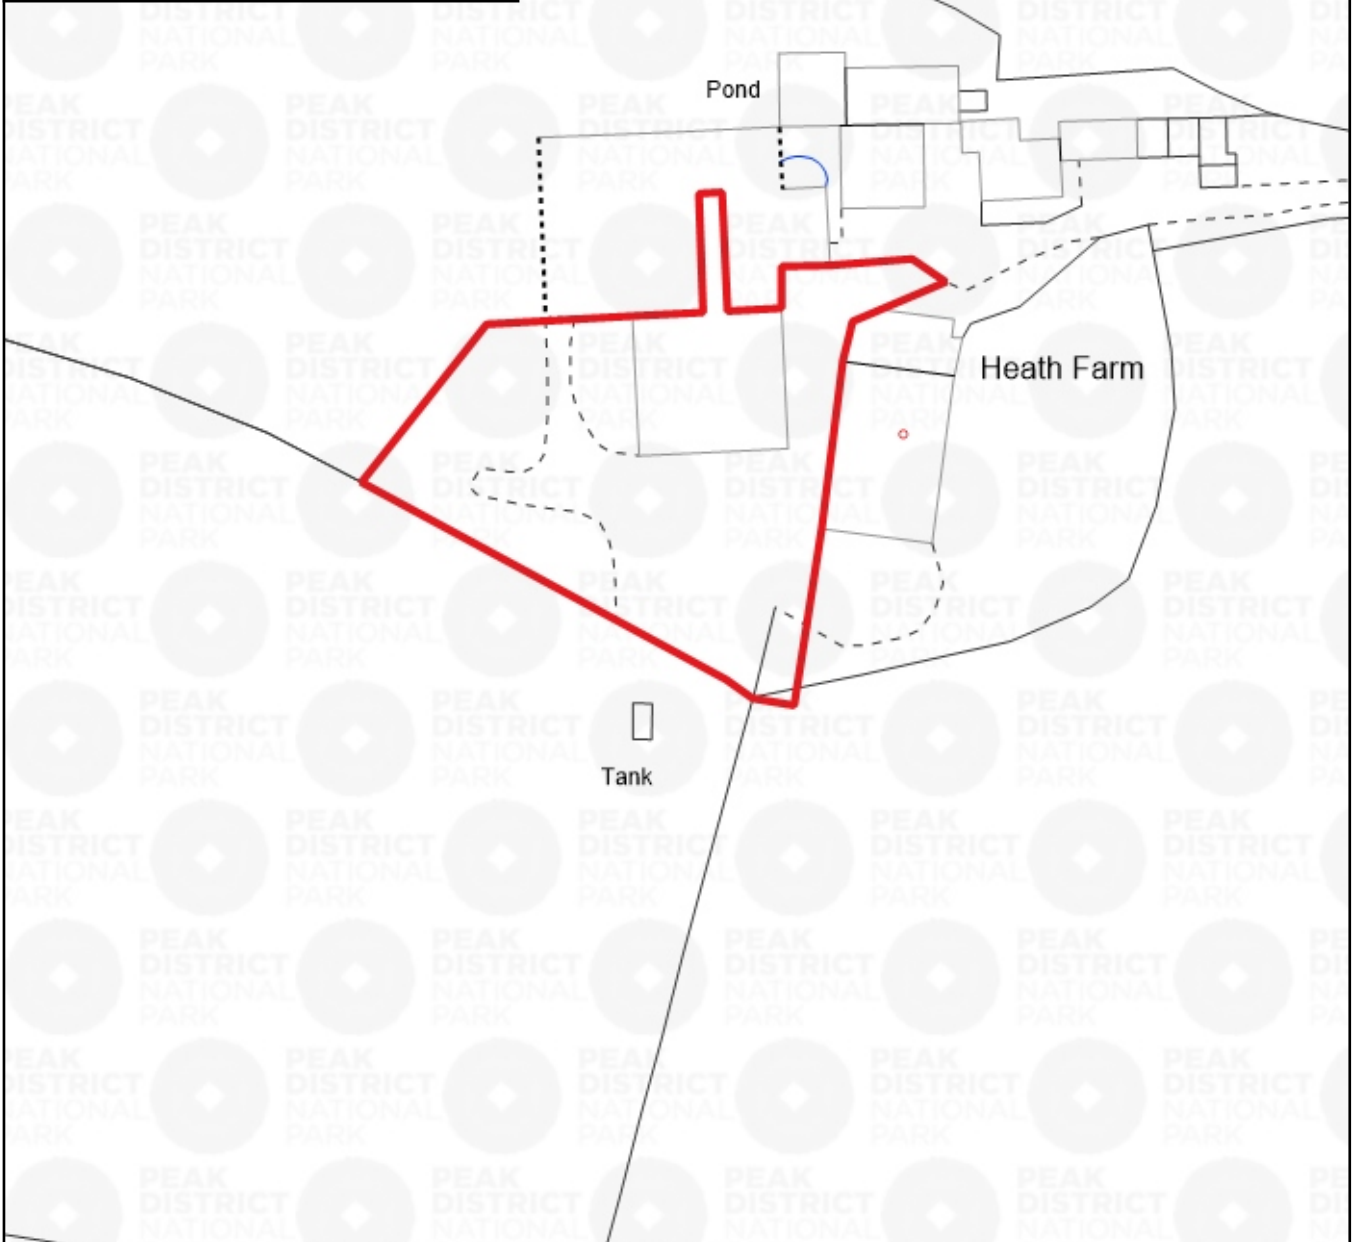

1:1000

© Crown copyright and database rights 2020 Ordnance Survey 0100022750
 You are not permitted to copy, sub license, distribute or sell any of this data to third parties in any form.

| | | | |
|-----------------|------------------|---|------------------------------------|
| Committee Date: | 12th June | Title: Heath Farm Unnamed Road From Smalldale Road To Crossroads Smalldale | |
| Item Number: | | | |
| Application No: | NP/HPK/0320/0234 | | |
| Grid Reference: | 410143, 377464 | | |
| | | | PEAK DISTRICT NATIONAL PARK |